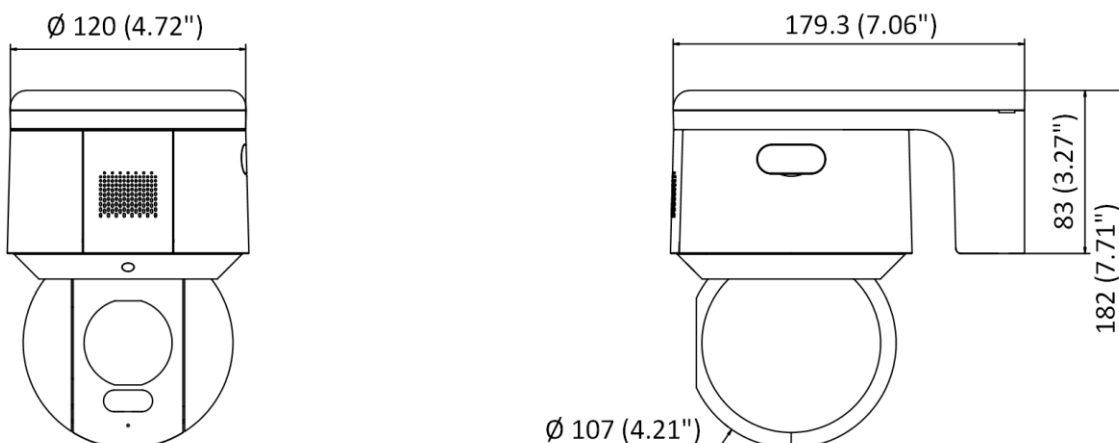

Dimension

Unit: mm (inch)

▪ Available Model

DS-2DE3A400BW-DE(F1) (S5)

Accessory

Included

Power adapter

Distributed by